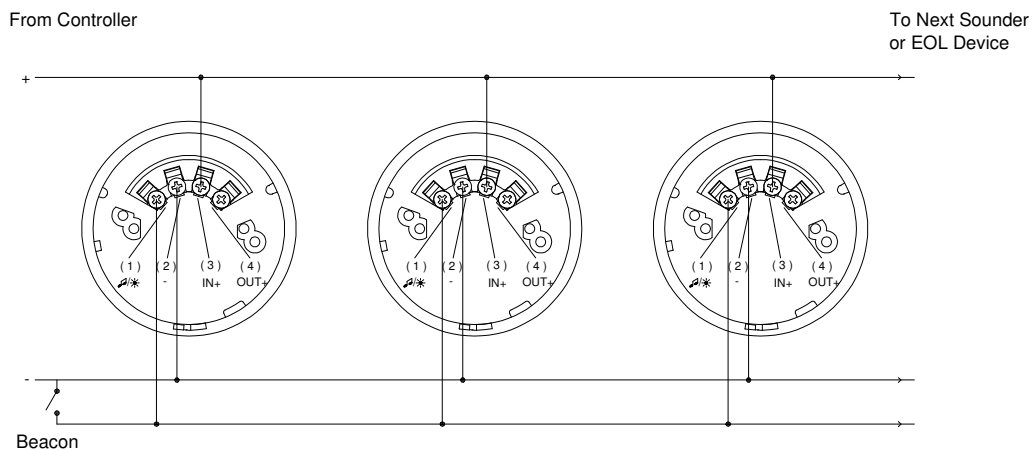

Sonos Basic Wiring Diagrams

1. 9-60V DC Sounder-Only

2. 17-60V DC Sounder-Beacon

3. 17-60V DC Beacon-Only

From Controller

To Next Beacon
or EOL Device