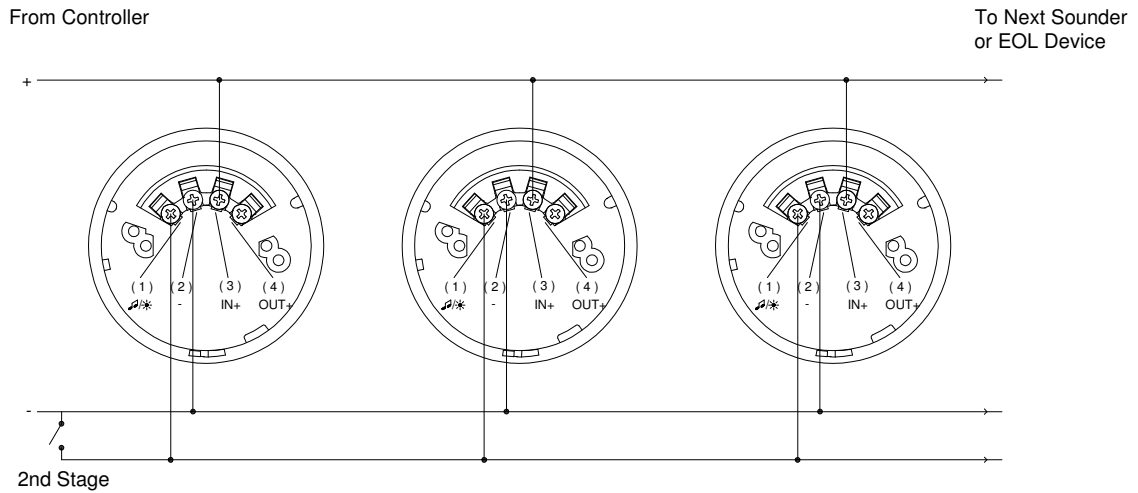

Sonos Basic Wiring Diagrams

1. 9-60V DC Sounder-Only

2. 17-60V DC Sounder-Beacon

3. 17-60V DC Beacon-Only

From Controller

To Next Beacon
or EOL Device