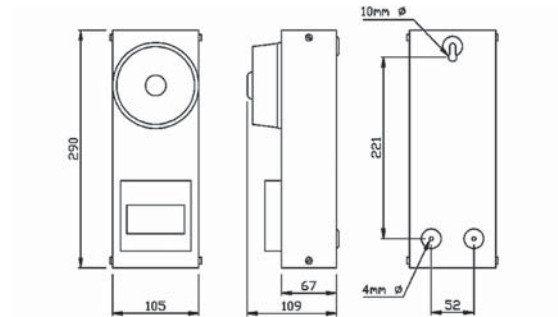

- ☒ Fire
- ☐ Industrial
- ☐ Hazardous Area
- ☐ Security
- ☐ Railway/Marine
- ☐ Public Warning

Specifications

Part No.	Colours	Audibility (tone) at 1m (typical)	Tones (Up to)	Voltage (50/60Hz)	Current (tone dependent)
18-980181	Red	Up to 98dB (A)	3	6x LR14 batteries	N/A

IP Rating: Indoor   **Rating:** Continuous   **Frequency:** N/A   **Operating Temp:** -15°C to +45°C
Construction: Steel Case   **Cable Entries:** N/A   **Weight:** 1.5kg