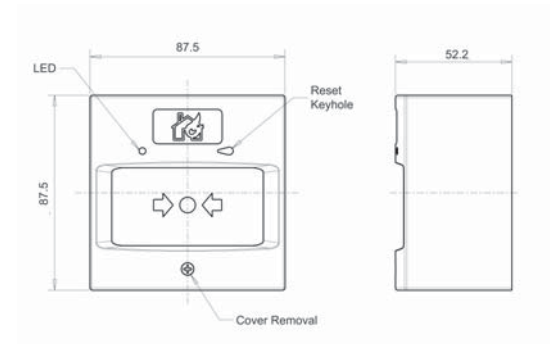

- Fire
- Industrial
- Hazardous Area
- Security
- Railway/Marine
- Public Warning

Specifications

Part No.	Colours	Audibility (tone) at 1m (typical)	Tones (Up to)	Voltage (50/60Hz)	Current (tone dependent)
17-970303	Red	Up to 85dB (A)	1	Type 23A battery	N/A

IP Rating: Indoor   **Rating:** Continuous   **Frequency:** N/A   **Operating Temp:** -5°C to +65°C
Construction: Flame Retardant ABS   **Cable Entries:** N/A   **Weight:** 0.2kg