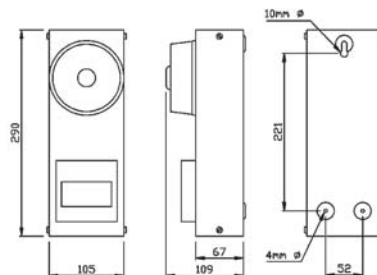

Part No.	Colours	Audibility at 1m	Tones	Voltage	Current
18-980181	Red	Up to 97dB (A)	3	LR14 battery	N/A

IP Rating: Indoor   Rating: Continuous   Frequency: N/A   Operating Temp: -15°C to +45°C
Construction: Steel Case   Cable Entries: N/A   Weight: 1.5kg