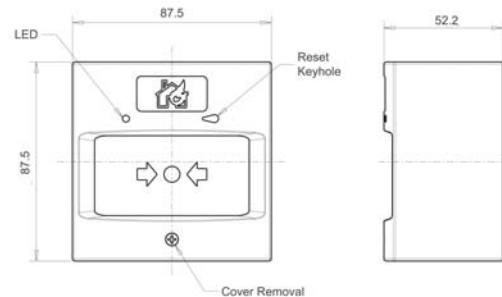

Part No.	Colours	Audibility at 1m	Tones	Voltage	Current
17-970303	Red	Up to 85dB (A)	1	Type 23A battery	N/A

IP Rating: Indoor   Rating: Continuous   Frequency: N/A   Operating Temp: -5°C to +65°C
Construction: Flame Retardant ABS   Cable Entries: N/A   Weight: 0.2kg   Compliance: Type A call point (EN54 11)