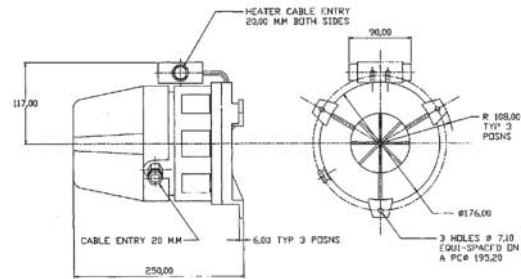

Part No.	Colours	Audibility at 1m	Tones	Voltage	Current
18-980041	Grey	Up to 116 dB (A)	1	24V DC	8A
18-980036	Grey	Up to 125 dB (A)	1	110V AC/DC	3A(AC)/2.7A(DC)
18-980038	Grey	Up to 125 dB (A)	1	230V AC/DC	1.4A(AC)/1.2A(DC)

IP Rating: IP55 Rating: Continuous Frequency: 900Hz Operating Temp: -30°C to +45°C
Construction: Cast Aluminium Body, Noryl Rotor Cable Entries: 1 Weight: 4.5kg