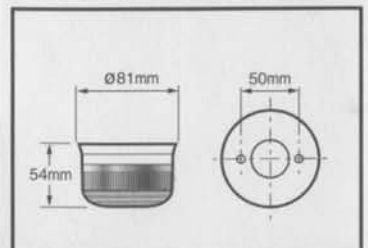

LOW PROFILE FIRE BEACON