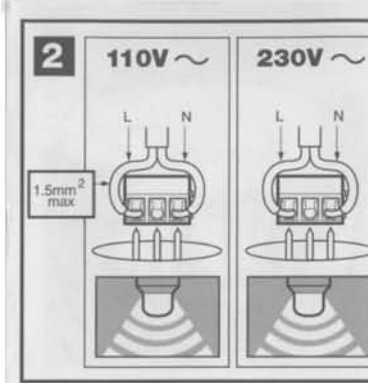

STANDARD AC BEACONS

klaxon

Wrigley Street, Oldham, Lancashire, OL4 1HW, United Kingdom
Tel: +44 (0)161 287 5555
Fax: +44 (0)161 287 5511
sales@klaxonsignals.com www.klaxonsignals.com