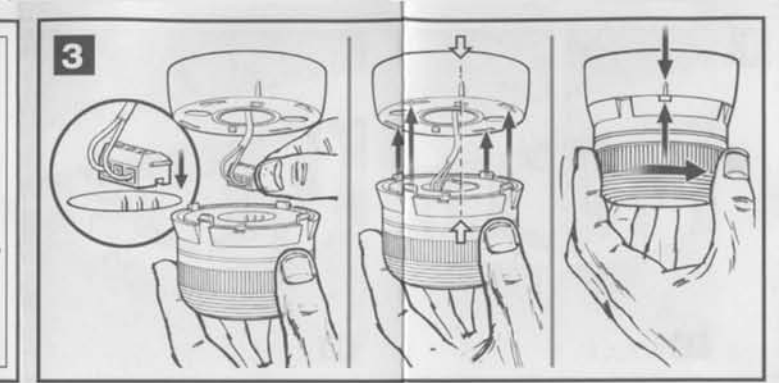

STANDARD AC BEACONS

klaxon

Wrigley Street, Oldham, Lancashire, OL4 1HW, United Kingdom
Tel: +44 (0)161 287 5555
Fax: +44 (0)161 287 5511
sales@klaxonsignals.com www.klaxonsignals.com