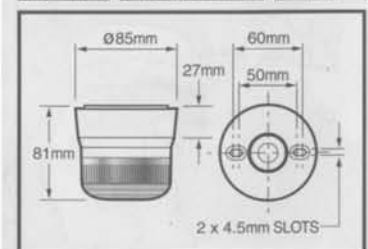

STANDARD AC BEACONS

klaxon

Wrigley Street, Oldham, Lancashire, OL4 1HW, United Kingdom
Tel: +44 (0)161 287 5555
Fax: +44 (0)161 287 5511
sales@klaxonsignals.com www.klaxonsignals.com