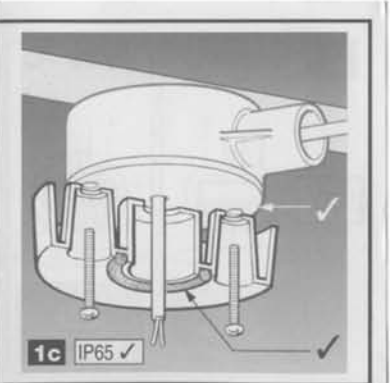

STANDARD AC BEACONS

klaxon

Wrigley Street, Oldham, Lancashire, OL4 1HW, United Kingdom
Tel: +44 (0)161 287 5555
Fax: +44 (0)161 287 5511
sales@klaxonsignals.com www.klaxonsignals.com