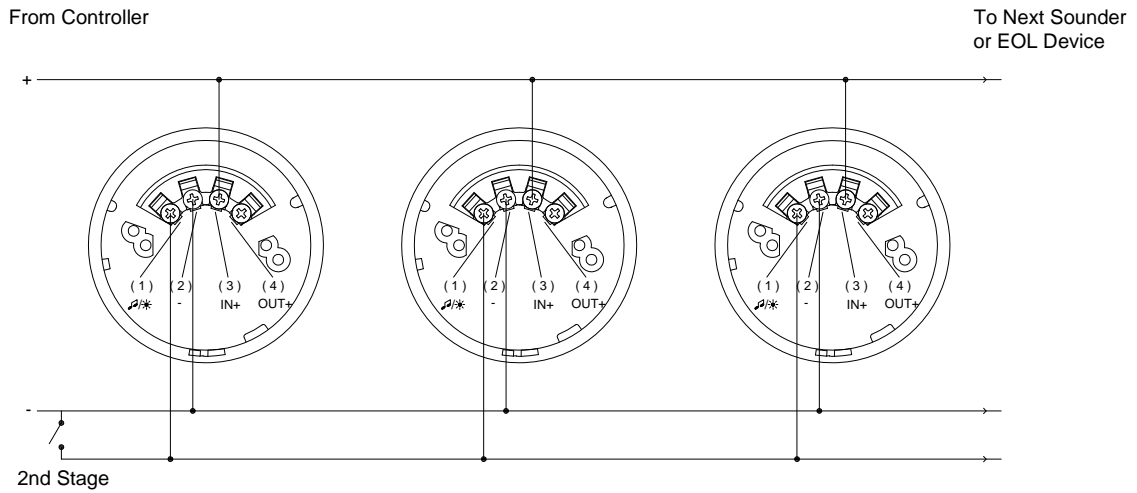

Sonos Basic Wiring Diagrams

1. 9-60V DC Sounder-Only

2. 17-60V DC Sounder-Beacon

3. 17-60V DC Beacon-Only

From Controller

To Next Beacon
or EOL Device