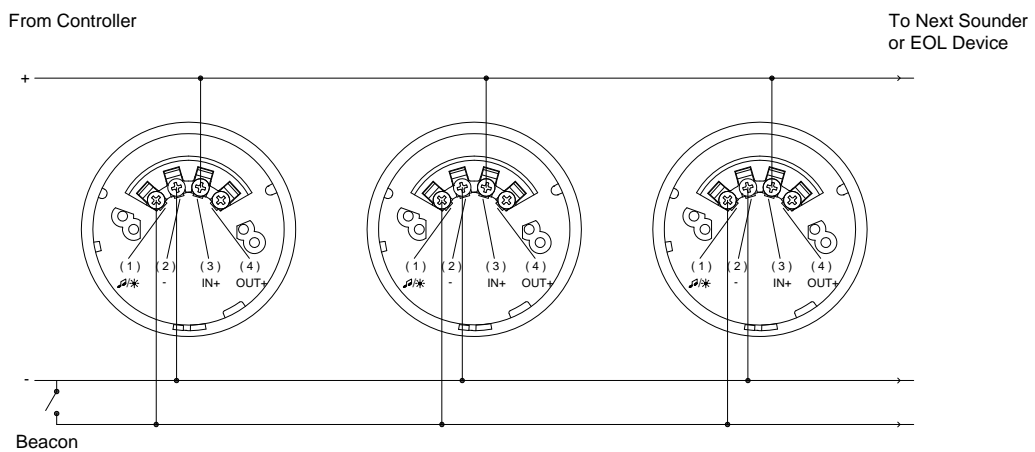

Sonos Basic Wiring Diagrams

1. 9-60V DC Sounder-Only

2. 17-60V DC Sounder-Beacon

3. 17-60V DC Beacon-Only

From Controller

To Next Beacon
or EOL Device